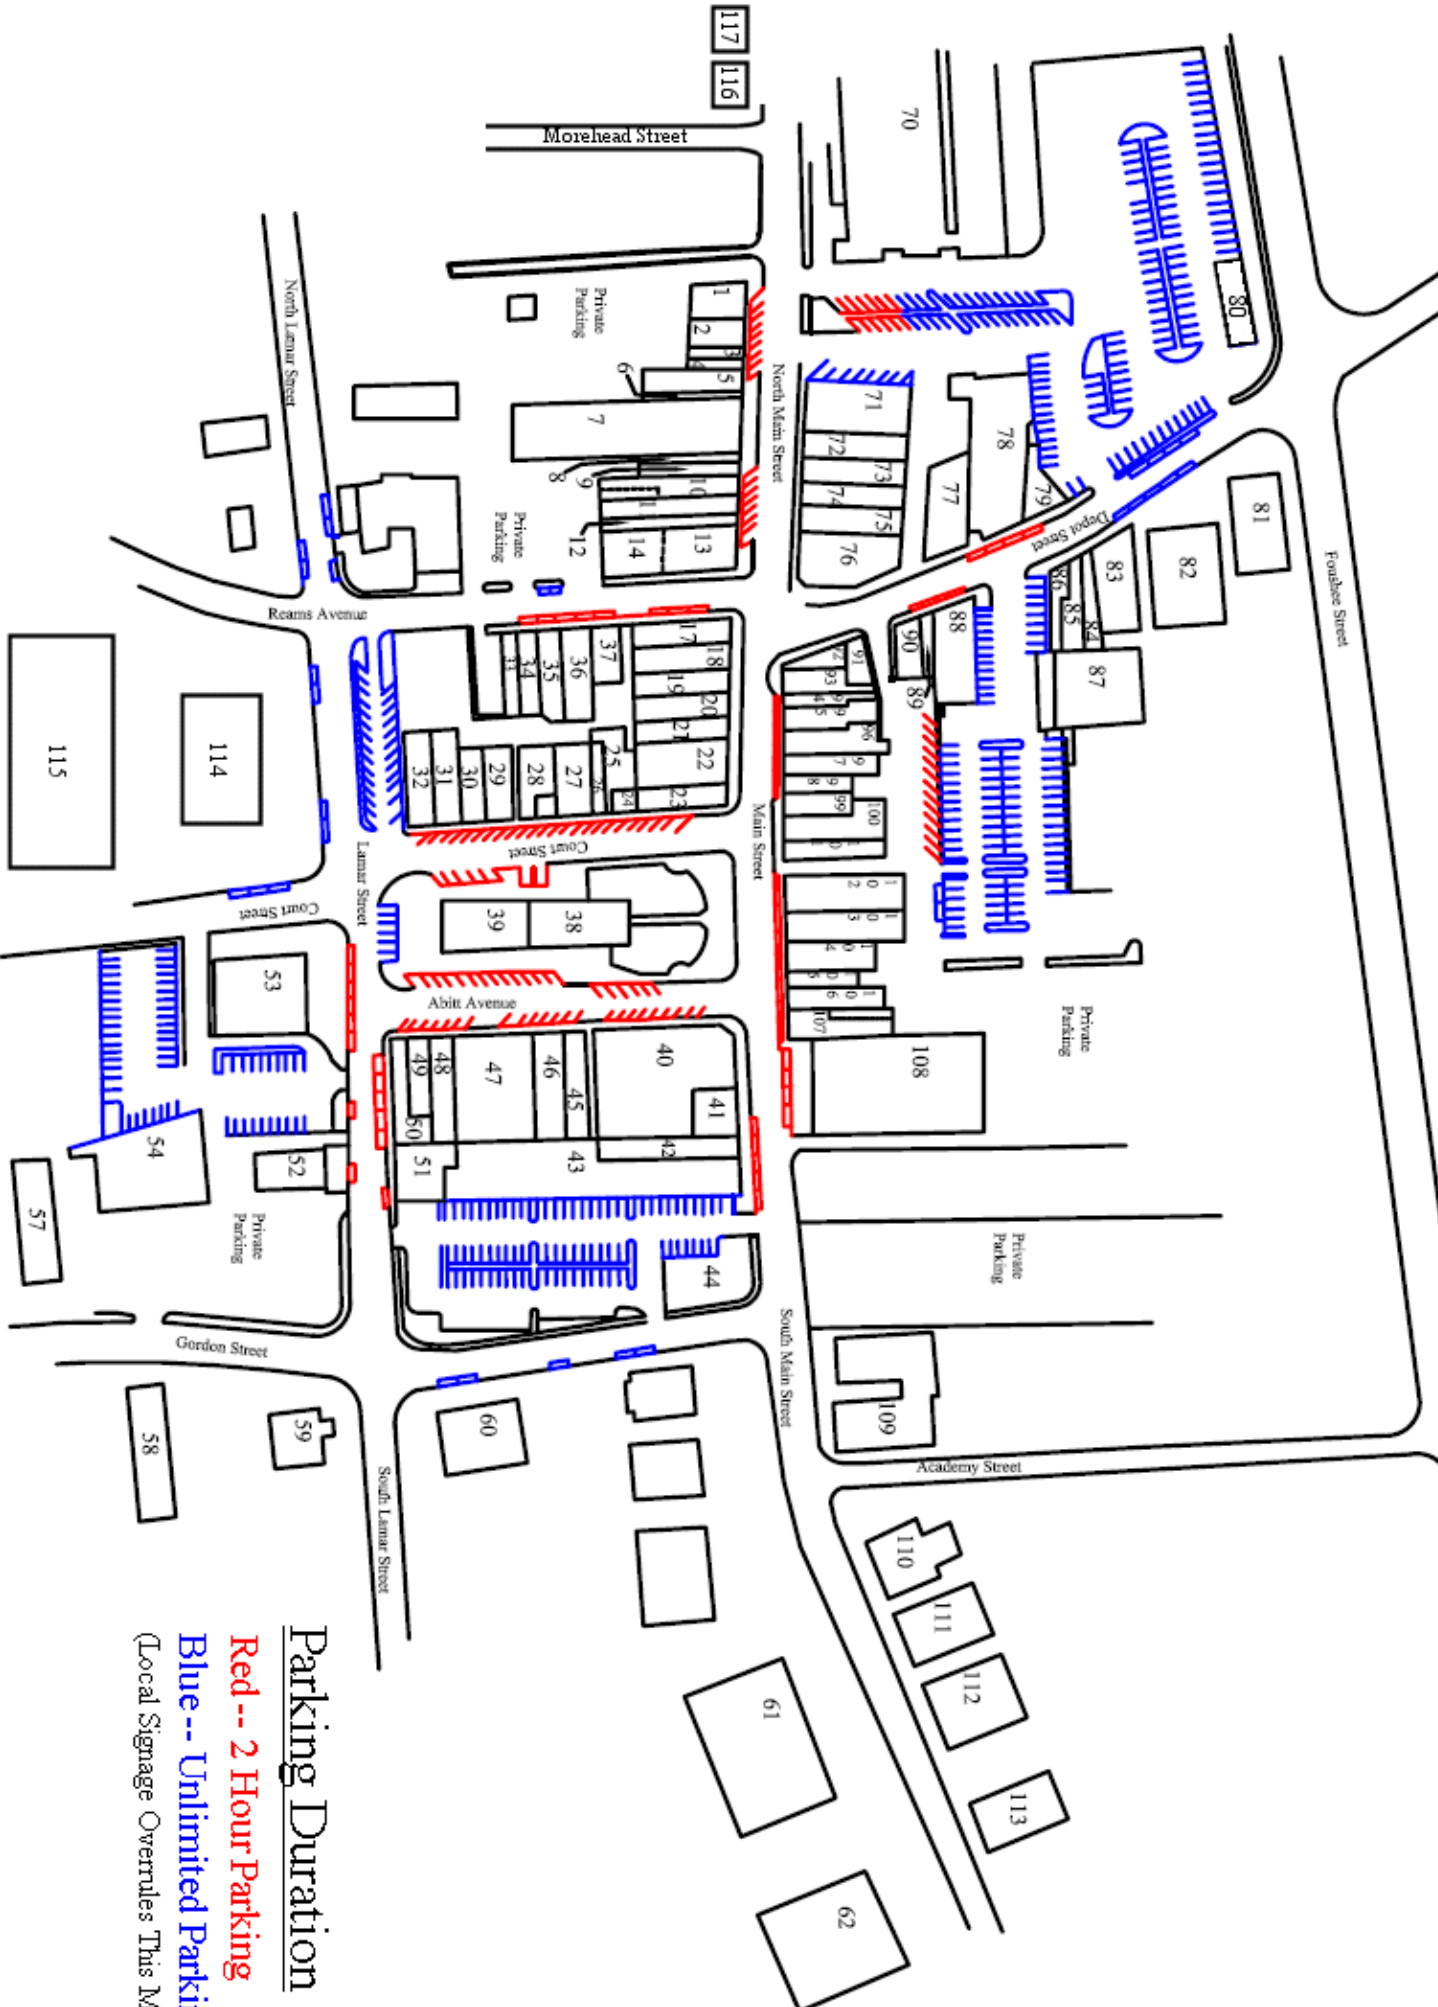

# ROXBORO BUSINESS & PARKING MAP

**Parking Duration**

**Red -- 2 Hour Parking**

**Blue -- Unlimited Parking**

(Local Signage Overrides This Map)